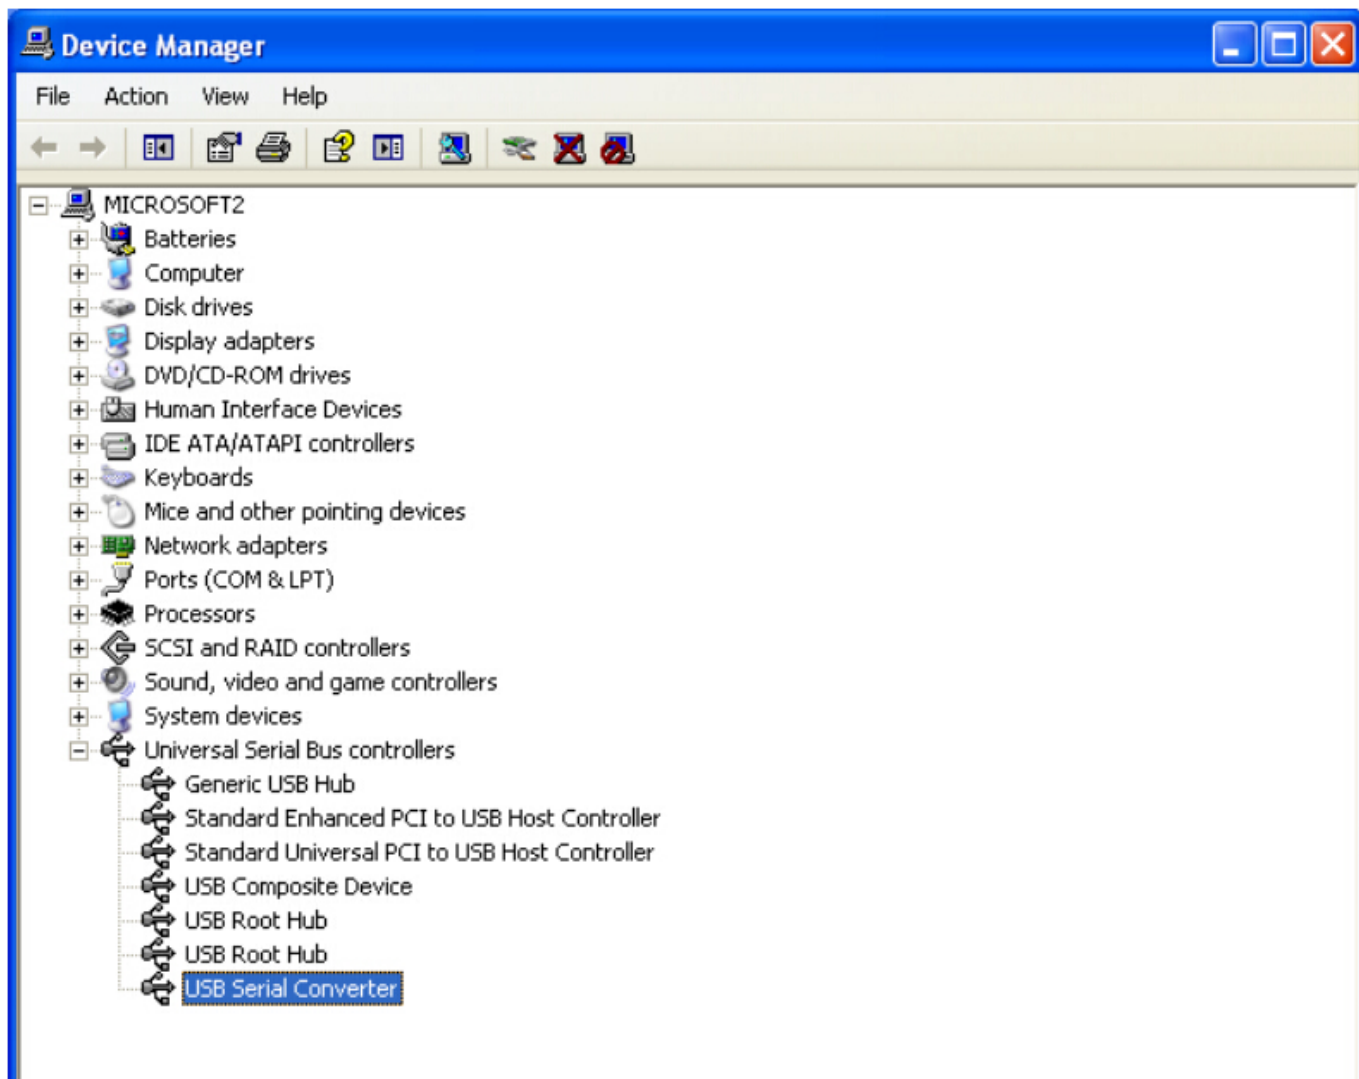

[Delphi Ds150e Usb Driver 240](#)